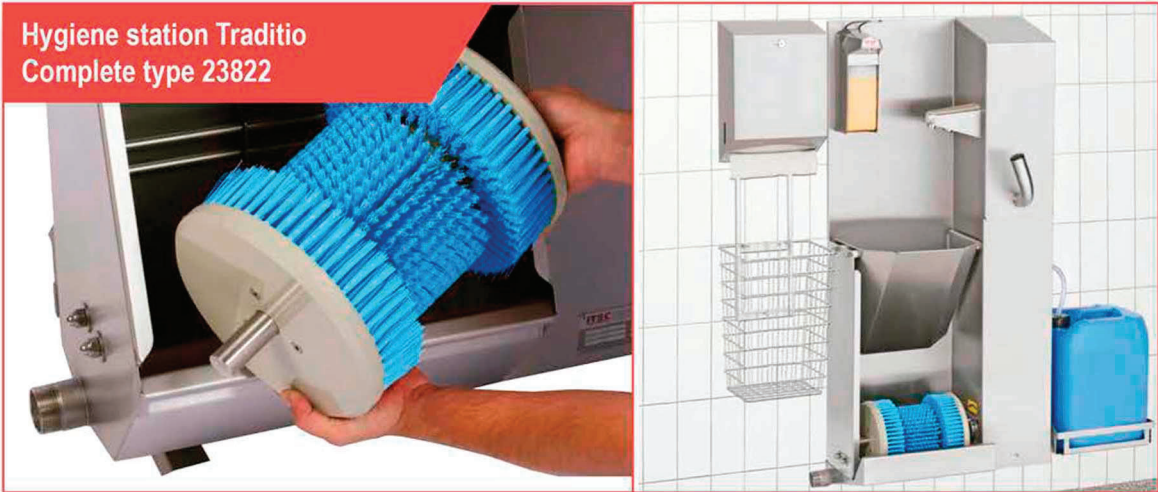

## FRONTMATEC

By Fortifi

Hygiene station Traditio  
Complete type 23822

## For the traditional craftsman's workshop

Sole cleaner with hand cleanin basin for wall mounting

- Space-saving design
- Rotating brush rollers with lateral disc-type brushes for optimal cleaning of soles and its side parts
- Low water and energy consumption
- Sensor-operated, solid hand cleaning basin which can also be used to clean small equipment
- Optionally available with stainless steel pedestal
- Paper towel dispenser, waste-paper basket and soap or disinfectant dispenser are perfect additions for the hygiene station

### Technical data

Type	Hygiene station Solo Traditio Complete type 23822
Power supply	400V, 3/N/PE
Mains frequency	50-60 Hz
Power consumption	0.25 kW
Control voltage	24V DC
Protection class	IP65
Water supply	Hot R 1/2" T max. 65°C Cold R 1/2"
Drain	R 1 1/2"/HT - DN 50
Pressure	3-6 bar