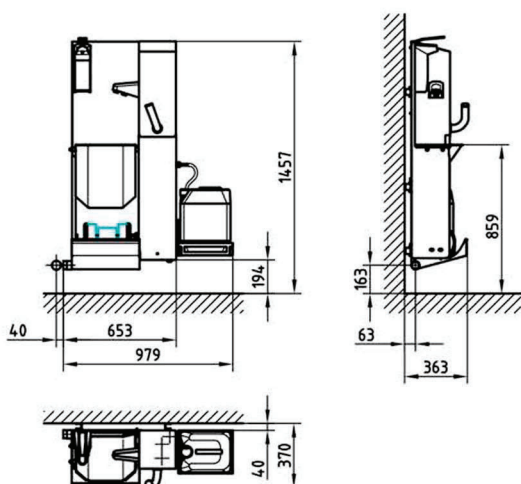

### Technical data

Type	Hygiene station Solo Traditio Complete type 23822
Power supply	400V, 3/N/PE
Mains frequency	50-60 Hz
Power consumption	0.25 kW
Control voltage	24V DC
Protection class	IP65
Water supply	Hot R 1/2" T max. 65°C Cold R 1/2"
Drain	R 1 1/2"/HT - DN 50
Pressure	3-6 bar