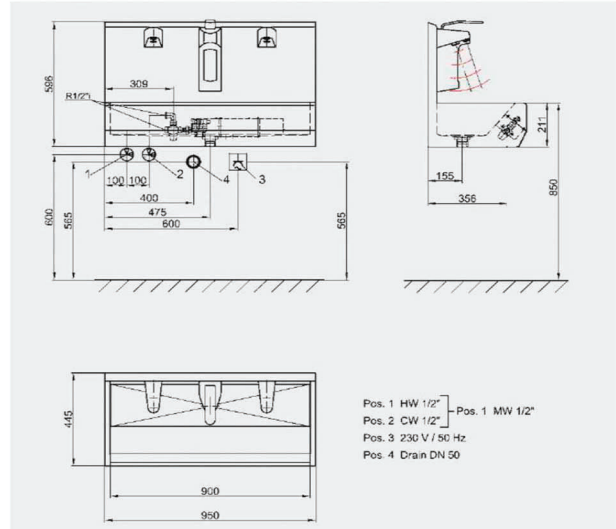

ITEC[®]
FRONTMATEC
By Fortifi

Cleaning basin type 20550-2w Outstanding in design and operation

Photo 1

Photo 2

Hand hygiene is total hygiene

Technical data	Cleaning basin type 20550
Measurements outside:	D x W x H = 445 x 425 x 596 mm
Faucet:	Stainless steel version with integrated sensor
Drain valve:	R 1 1/2"
Thermo-mixing valve: (option):	1/2", continuously adjustable from 35 - 65° C
Soap and disinfectant dispenser (option):	made of plastic or stainless steel
Power supply:	230 V, 50 - 60 Hz
Voltage:	24 V DC
Option:	Battery control 9 V DC

Technical changes subject to alterations.

Cleaning basin type 20550 is completely equipped with internal pipework and can directly be put into operation (connection and mains plug included). Check valves, siphon, sealing and small parts, however, do not belong to the delivery.

Technical data	Cleaning basin type 20550-2 W
Measurements outside:	D x W x H = 445 x 950 x 596 mm
Faucet:	Stainless steel version with integrated sensor
Drain valve:	R 1 1/2"
Thermo-mixing valve: (option):	1/2", continuously adjustable from 35 - 65° C
Soap and disinfectant dispenser (option):	made of plastic or stainless steel
Power supply:	230 V, 50 - 60 Hz
Voltage:	24 V DC
Option:	Battery control 9 V DC