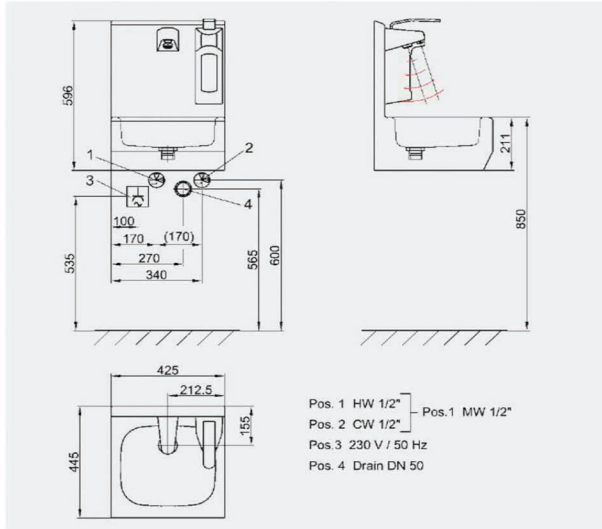

ITEC[®]
FRONTMATEC
By Fortifi

Cleaning basin type 20550-2w Outstanding in design and operation

Photo 1

Photo 2

Hand hygiene is total hygiene

Technical data	Cleaning basin type 20550
Measurements outside:	D x W x H = 445 x 425 x 596 mm
Faucet:	Stainless steel version with integrated sensor
Drain valve:	R 1 1/2"
Thermo-mixing valve: (option):	1/2", continuously adjustable from 35 - 65° C
Soap and disinfectant dispenser (option):	made of plastic or stainless steel
Power supply:	230 V, 50 - 60 Hz
Voltage:	24 V DC
Option:	Battery control 9 V DC

Technical changes subject to alterations.

Cleaning basin type 20550 is completely equipped with internal pipework and can directly be put into operation (connection and mains plug included). Check valves, siphon, sealing and small parts, however, do not belong to the delivery.

Technical data	Cleaning basin type 20550-2 W
Measurements outside:	D x W x H = 445 x 950 x 596 mm
Faucet:	Stainless steel version with integrated sensor
Drain valve:	R 1 1/2"
Thermo-mixing valve: (option):	1/2", continuously adjustable from 35 - 65° C
Soap and disinfectant dispenser (option):	made of plastic or stainless steel
Power supply:	230 V, 50 - 60 Hz
Voltage:	24 V DC
Option:	Battery control 9 V DC